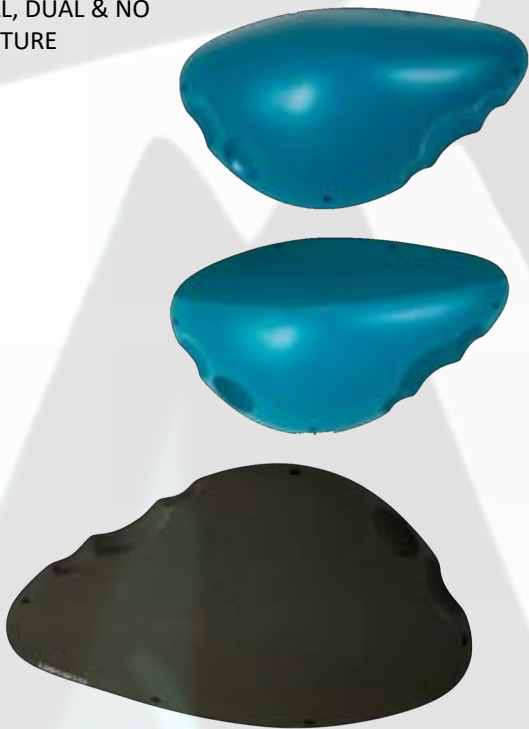

SIZE
WEIGHT
INSERTS
TEXTURE OPTIONS

VOLUMES CAN BE OFFERED
FULL, DUAL AND NO TEXTURE
REFERENCE BRUSH IS 18 CM LONG
15 % SURCHARGE FOR CUSTOM RAL COLOURS

COLOURS

REGOLITH

REGOLITH 1

39 x 22 x 19 CM
0,8 KG
FULL, DUAL & NO
TEXTURE

REGOLITH 2

40 x 20 x 7 CM
0,8 KG
FULL, DUAL & NO
TEXTURE

REGOLITH 3

43 x 29 x 9 CM
1 KG
FULL, DUAL & NO
TEXTURE

REGOLITH 4

44 x 26 x 13 CM
1 KG
FULL, DUAL & NO
TEXTURE

REGOLITH 5

57 x 30 x 11 CM
1,3 KG
FULL & DUAL
TEXTURE

REGOLITH

REGOLITH 6

31 x 56 x 14 CM
1,5 KG
FULL, DUAL & NO
TEXTURE

REGOLITH 7

52 x 38 x 12 CM
1,6 KG
FULL & DUAL TEXTURE

REGOLITH 8

56 x 34 x 9 CM
1,5 KG
FULL, DUAL & NO
TEXTURE

REGOLITH 9