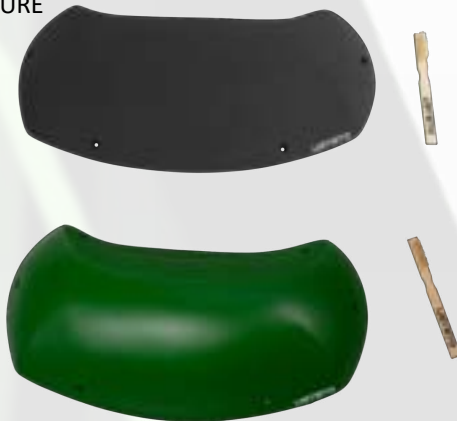

SIZE
WEIGHT
INSERTS
TEXTURE OPTIONS

VOLUMES CAN BE OFFERED
FULL, DUAL AND NO TEXTURE
REFERENCE BRUSH IS 18 CM LONG
15 % SURCHARGE FOR CUSTOM RAL COLOURS

COLOURS

REGOLITH

REGOLITH 1

39 x 22 x 19 CM
0,8 KG
FULL, DUAL & NO
TEXTURE

REGOLITH

REGOLITH 6

31 x 56 x 14 CM
1,5 KG
FULL, DUAL & NO
TEXTURE

REGOLITH 7

52 x 38 x 12 CM
1,6 KG
FULL & DUAL TEXTURE

REGOLITH 8

56 x 34 x 9 CM
1,5 KG
FULL, DUAL & NO
TEXTURE

REGOLITH 9

44 x 25 x 9 CM
1,2 KG
FULL & DUAL TEXTURE

ALTIS 1

38,5 x 30 x 13.5 CM
1,11 KG
FULL & DUAL TEXTURE

ALTIS 2

44,5 x 24 x 13.5 CM
1,14 KG
FULL & DUAL TEXTURE

ALTIS 3

54 x 25 x 10 CM
1,16 KG
FULL & DUAL TEXTURE

ALTIS 4